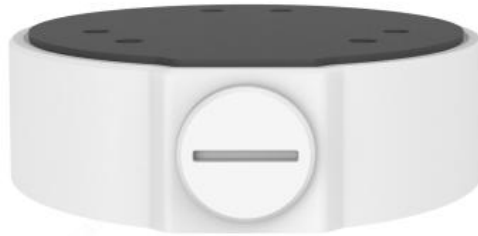

Fixed Dome Junction Box

VSJB763

Specifications

Bracket	VSJB763
Application	Junction box for VSIP7643W-SZ
Dimensions	Φ126mm*36mm (4.96" x1.42")
Weight	0.24kg(0.53lb)
Material	Aluminum alloy

Dimension